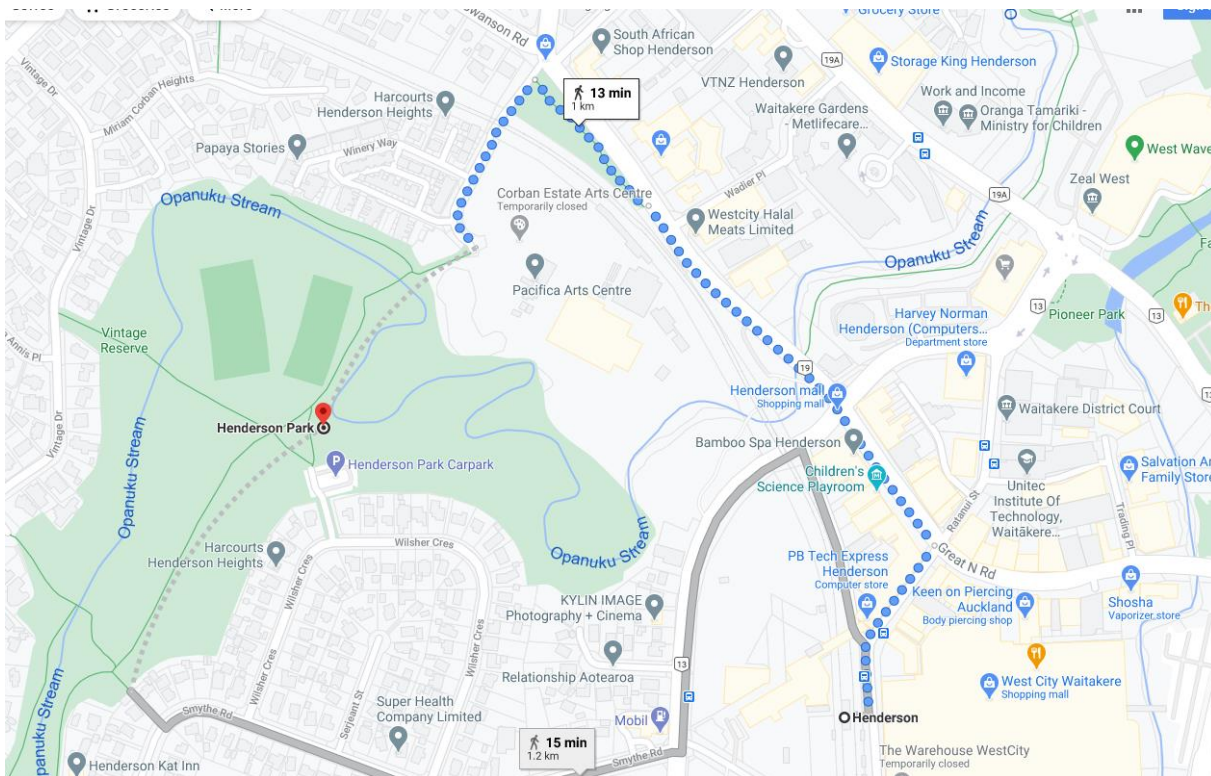

Directions from Henderson Train Station, Henderson, Auckland, 0612:

Directions from Stop B Henderson Interchange, Henderson, Auckland 0612: